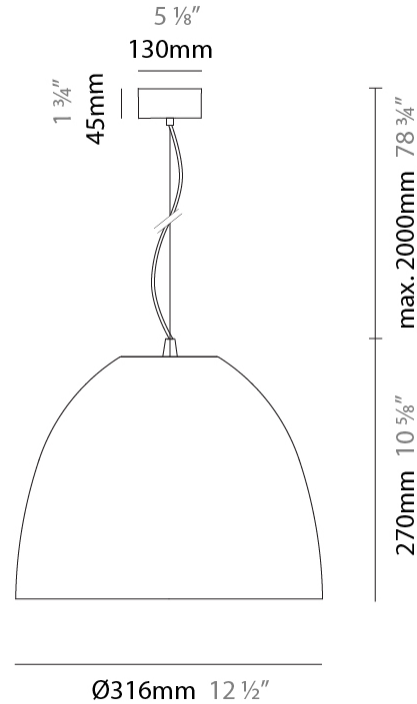

PROJECT	_____
TYPE	_____
SPECIFIER	_____
QUANTITY	_____
DATE	_____

AURORA XS FOOD SUSPENSION

A1010044

base number   Finish Options   Beam Angle

1. To build a product code in our configurator select the specify button on the base model # product page
2. To build a manual product code on this datasheet choose from the options listed below in blue font and add the suffix to the base model #

GENERAL

Series: Aurora Food
Subseries: Aurora XS Food
Partner: Side
Division: Architectural
Installation: Suspension
Product Type: Pendant
Mounting Location: Ceiling
Light Distribution: Direct

PHYSICAL

Shape: Dome
Diameter (mm): 316
Diameter (in): 12 1/2
Height (mm): 270
Height (in): 10 5/8
Max. Overall Height (mm): 2270
Max. Overall Height (in): 89 3/8
Weight (kg): 3.1
Weight (lbs): 6.8
Fixture Finish: [RWH](#) / [BLK](#) / [GRY](#)
Fixture Material: Aluminum
Cable Details: 2000mm / 78 3/4" Cable

ELECTRICAL

Lamp Type: LED
Input Wattage (W): 41
Dimming: Non-Dimmable
Driver Included: Yes
Driver Location: Integrated
Driver Type: Constant Current - Universal
Driver Class: Class 2
Input Voltage (V): 120
Constant Current (MA): 1050mA

LED

Max. Delivered Lumen (lm): 2592
CRI: >90 CRI
Lamp Life (hrs): 50000

OPTICAL

Beam Angle: [Symmetrical Diffusing 30,60](#)

RATINGS AND CERTIFICATIONS

Certified By: Certified for North American Standards
IP rating: IP20