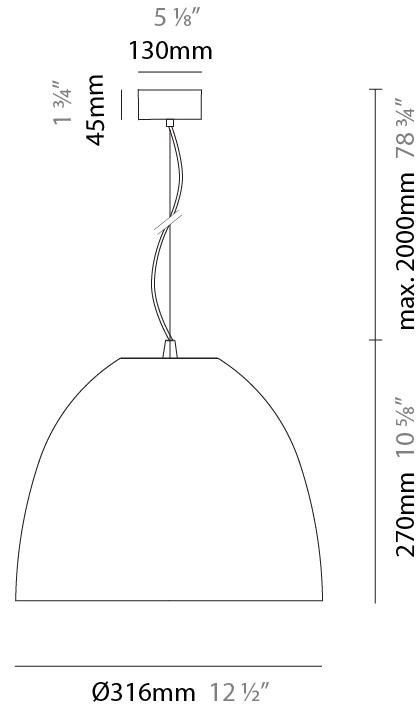

PROJECT	_____
TYPE	_____
SPECIFIER	_____
QUANTITY	_____
DATE	_____

AURORA XS FOOD SUSPENSION

A1010048 - _____

base number   Finish Options   Beam Angle

1. To build a product code in our configurator select the specify button on the base model # product page
2. To build a manual product code on this datasheet choose from the options listed below in blue font and add the suffix to the base model #

GENERAL

Series: Aurora Food
Subseries: Aurora XS Food
Partner: Side
Division: Architectural
Installation: Suspension
Product Type: Pendant
Mounting Location: Ceiling
Light Distribution: Direct

PHYSICAL

Shape: Dome
Diameter (mm): 316
Diameter (in): 12 1/2
Height (mm): 270
Height (in): 10 5/8
Max. Overall Height (mm): 2270
Max. Overall Height (in): 89 3/8
Weight (kg): 3.1
Weight (lbs): 6.8
Diffuser: Symmetrical Diffusing
Fixture Finish: [RWH](#) / [BLK](#) / [GRY](#)
Fixture Material: Aluminum
Cable Details: 2000mm / 78 3/4" Cable

ELECTRICAL

Lamp Type: LED
Input Wattage (W): 41
Dimming: Non-Dimmable
Driver Included: Yes
Driver Location: Integrated
Driver Type: Constant Current - Universal
Driver Class: Class 2
Input Voltage (V): 120
Constant Current (MA): 1050

LED

Color Temperature (°K): 2700
Max. Delivered Lumen (lm): 3806
CRI: >90 CRI
Lamp Life (hrs): 50000

OPTICAL

Beam Angle: [30](#) / [60](#)

RATINGS AND CERTIFICATIONS

Certified By: Certified for North American Standards
IP rating: IP20